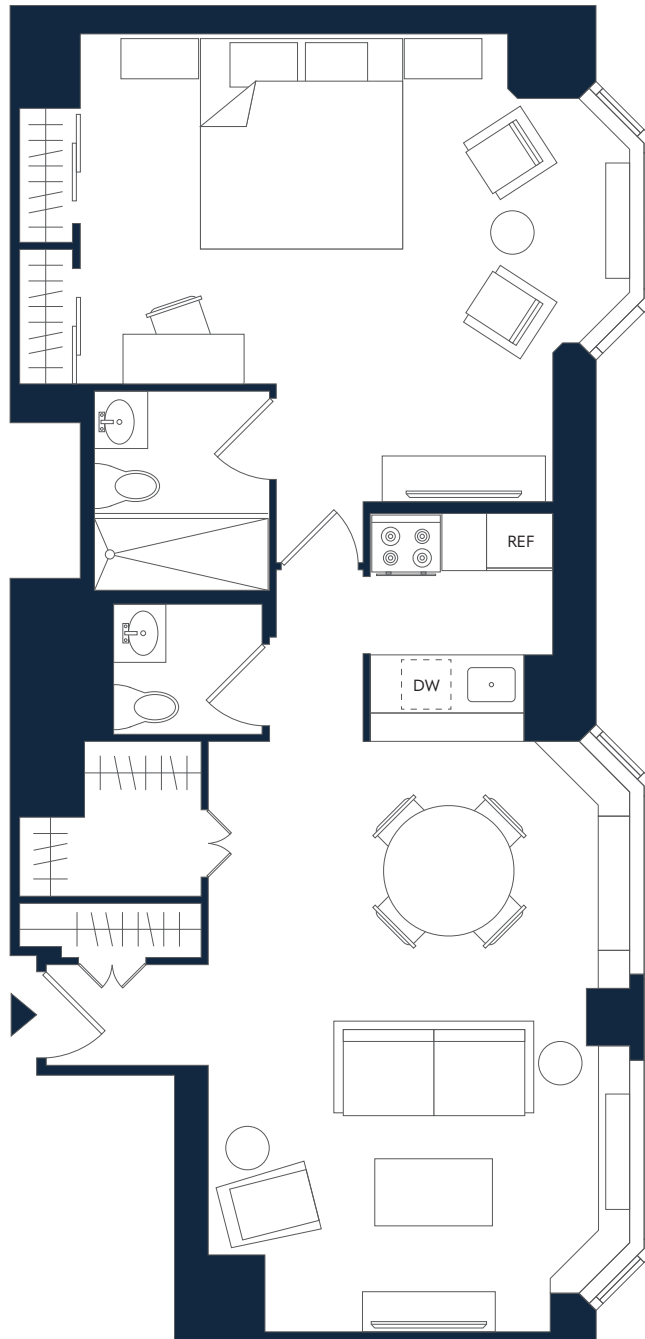

Bristol PLAZA

RESIDENCE G

ONE BEDROOM | ONE BATH | POWDER ROOM | 852 SQ FT