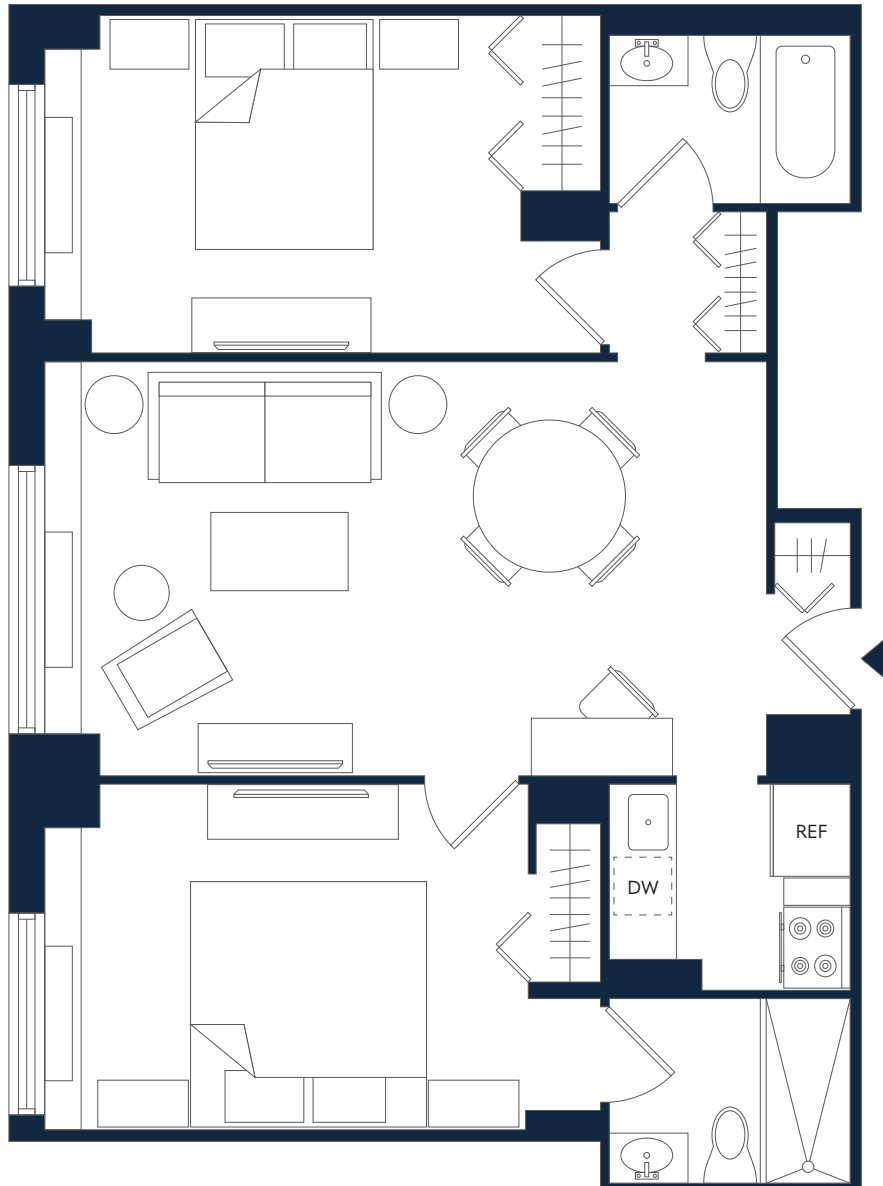

# Bristol PLAZA

## RESIDENCE I

TWO BEDROOM | TWO BATH | 830 SQ FT