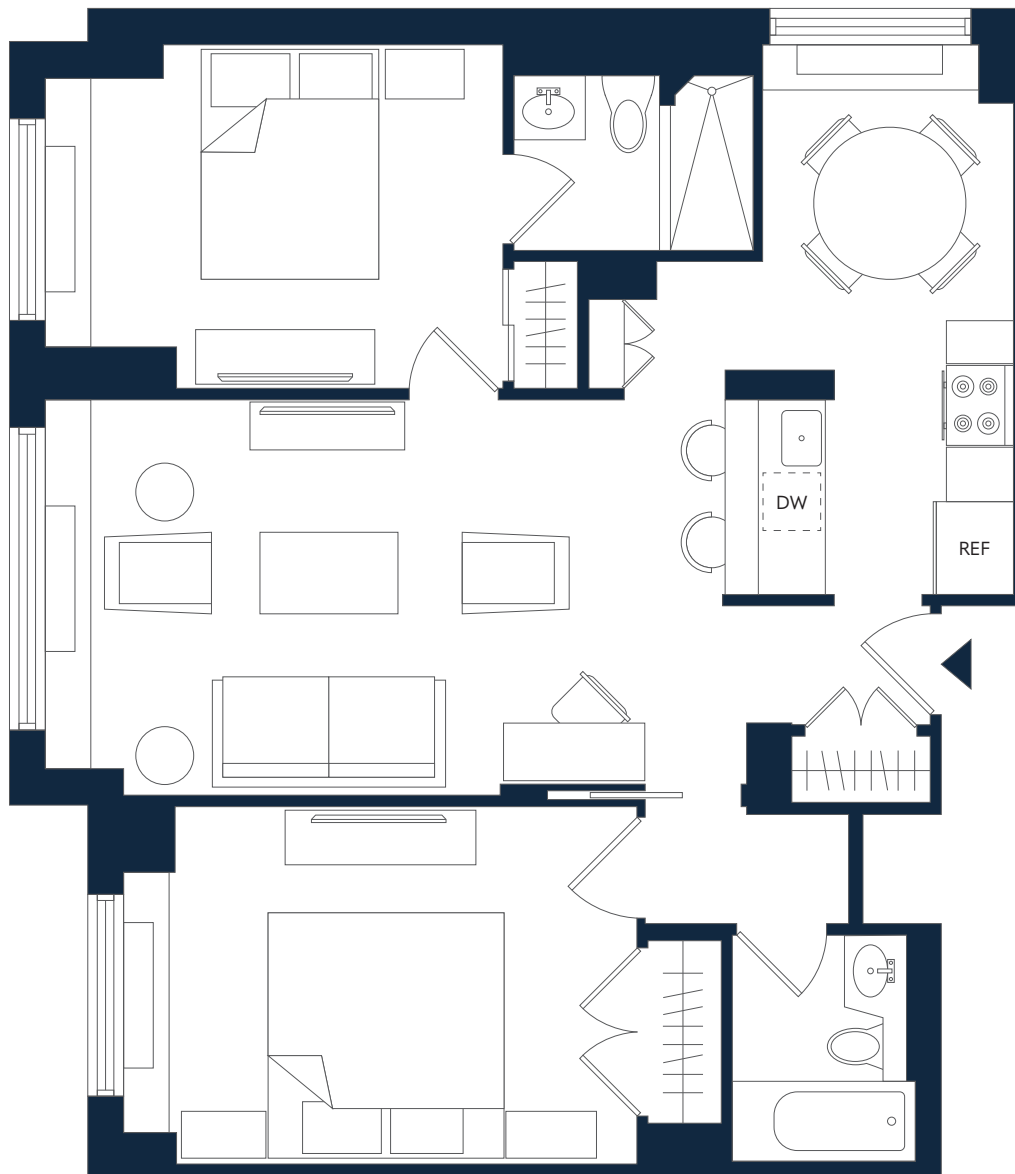

Bristol PLAZA

RESIDENCE J

TWO BEDROOM | TWO BATH | 906 SQ FT