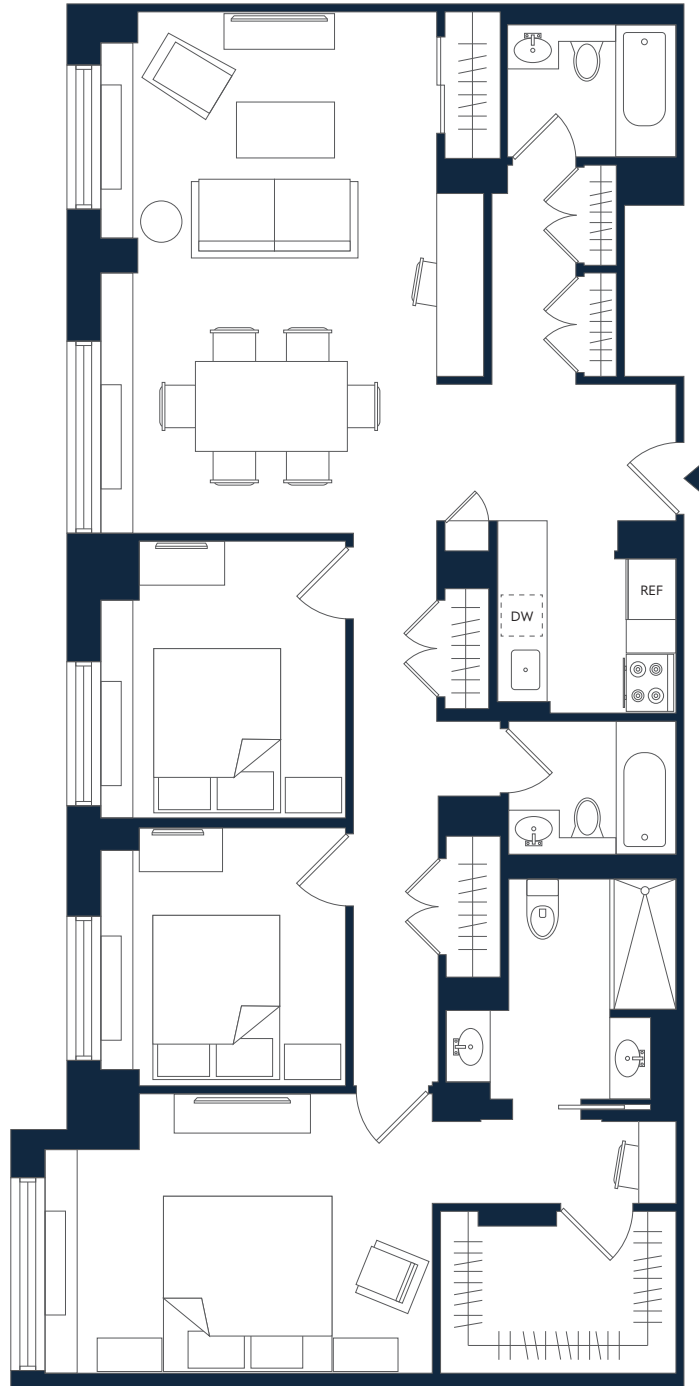

Bristol PLAZA

RESIDENCE HI

THREE BEDROOM | THREE BATH | 1,400 SQ FT